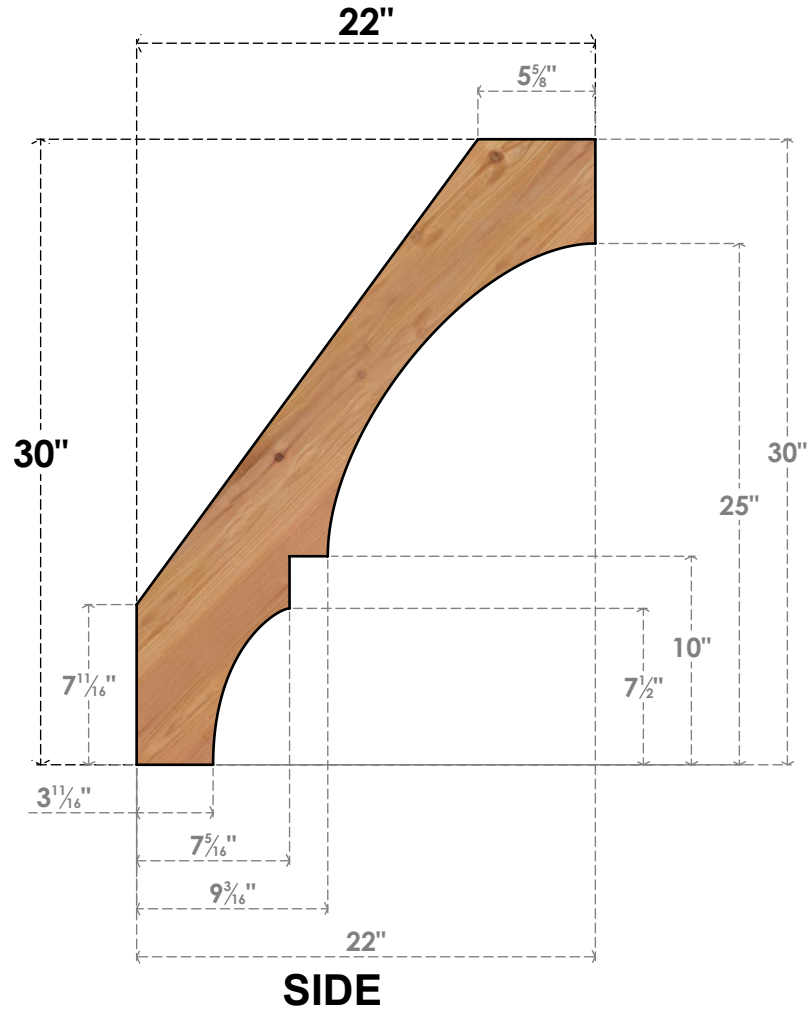

BRC04X22X30BOA00SWR

3 1/2"W X 22"D X 30"H BALBOA SMOOTH BRACE, WESTERN RED CEDAR

EKENA MILLWORK
 2300 WEST MAIN ST.
 CLARKSVILLE, TX 75426
 TOLL FREE: 866-607-0453
 WWW.EKENAMILLWORK.COM

NOTES

1. INSTALLATION TO BE COMPLETED IN ACCORDANCE WITH MANUFACTURER'S SPECIFICATIONS.
2. DRAWING MAY NOT BE TO SCALE
3. THIS DRAWING IS INTENDED FOR DESIGN AND PLANNING PURPOSES ONLY.
4. ALL INFORMATION CONTAINED HEREIN WAS CURRENT AT THE TIME OF DEVELOPMENT BUT MUST BE REVIEWED AND APPROVED BY THE PRODUCT MANUFACTURER TO BE CONSIDERED ACCURATE.
5. PRODUCTS ARE NOT KILN DRIED. THIS ITEM IS UNIQUE AND WILL CONTAIN THE NATURAL VARIATIONS THAT THE WOOD SPECIES OFFERS. THIS MAY RESULT IN VARIATIONS UP TO 1/4"