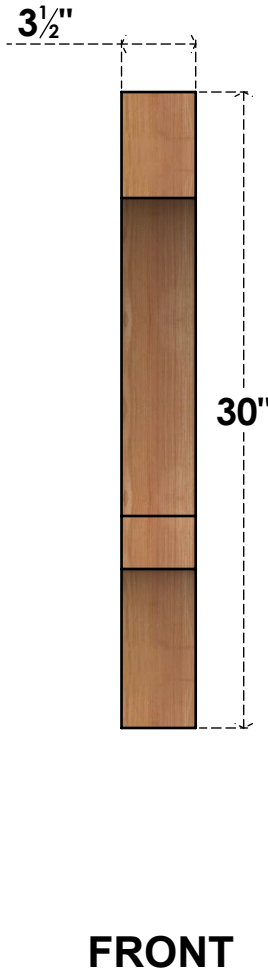

BRC04X22X30BOA00SWR

3 1/2"W X 22"D X 30"H BALBOA SMOOTH BRACE, WESTERN RED CEDAR

EKENA MILLWORK
 2300 WEST MAIN ST.
 CLARKSVILLE, TX 75426
 TOLL FREE: 866-607-0453
 WWW.EKENAMILLWORK.COM

NOTES

1. INSTALLATION TO BE COMPLETED IN ACCORDANCE WITH MANUFACTURER'S SPECIFICATIONS.
2. DRAWING MAY NOT BE TO SCALE
3. THIS DRAWING IS INTENDED FOR DESIGN AND PLANNING PURPOSES ONLY.
4. ALL INFORMATION CONTAINED HEREIN WAS CURRENT AT THE TIME OF DEVELOPMENT BUT MUST BE REVIEWED AND APPROVED BY THE PRODUCT MANUFACTURER TO BE CONSIDERED ACCURATE.
5. PRODUCTS ARE NOT KILN DRIED. THIS ITEM IS UNIQUE AND WILL CONTAIN THE NATURAL VARIATIONS THAT THE WOOD SPECIES OFFERS. THIS MAY RESULT IN VARIATIONS UP TO 1/4"